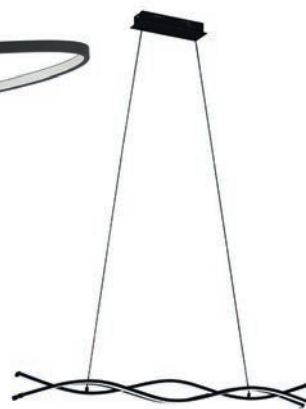

B4 05 | € 110,88 | Ø 57cm

B4 06 | € 110,88 | Ø 57cm

B4 07 | € 151,20 | Ø 57cm

LED 
B4 13 | € 151,20

LED
B4 02 | € 151,20

B4 03 | € 50,40

LED
B4 09 | € 109,-

LED
B4 08 | € 80,64